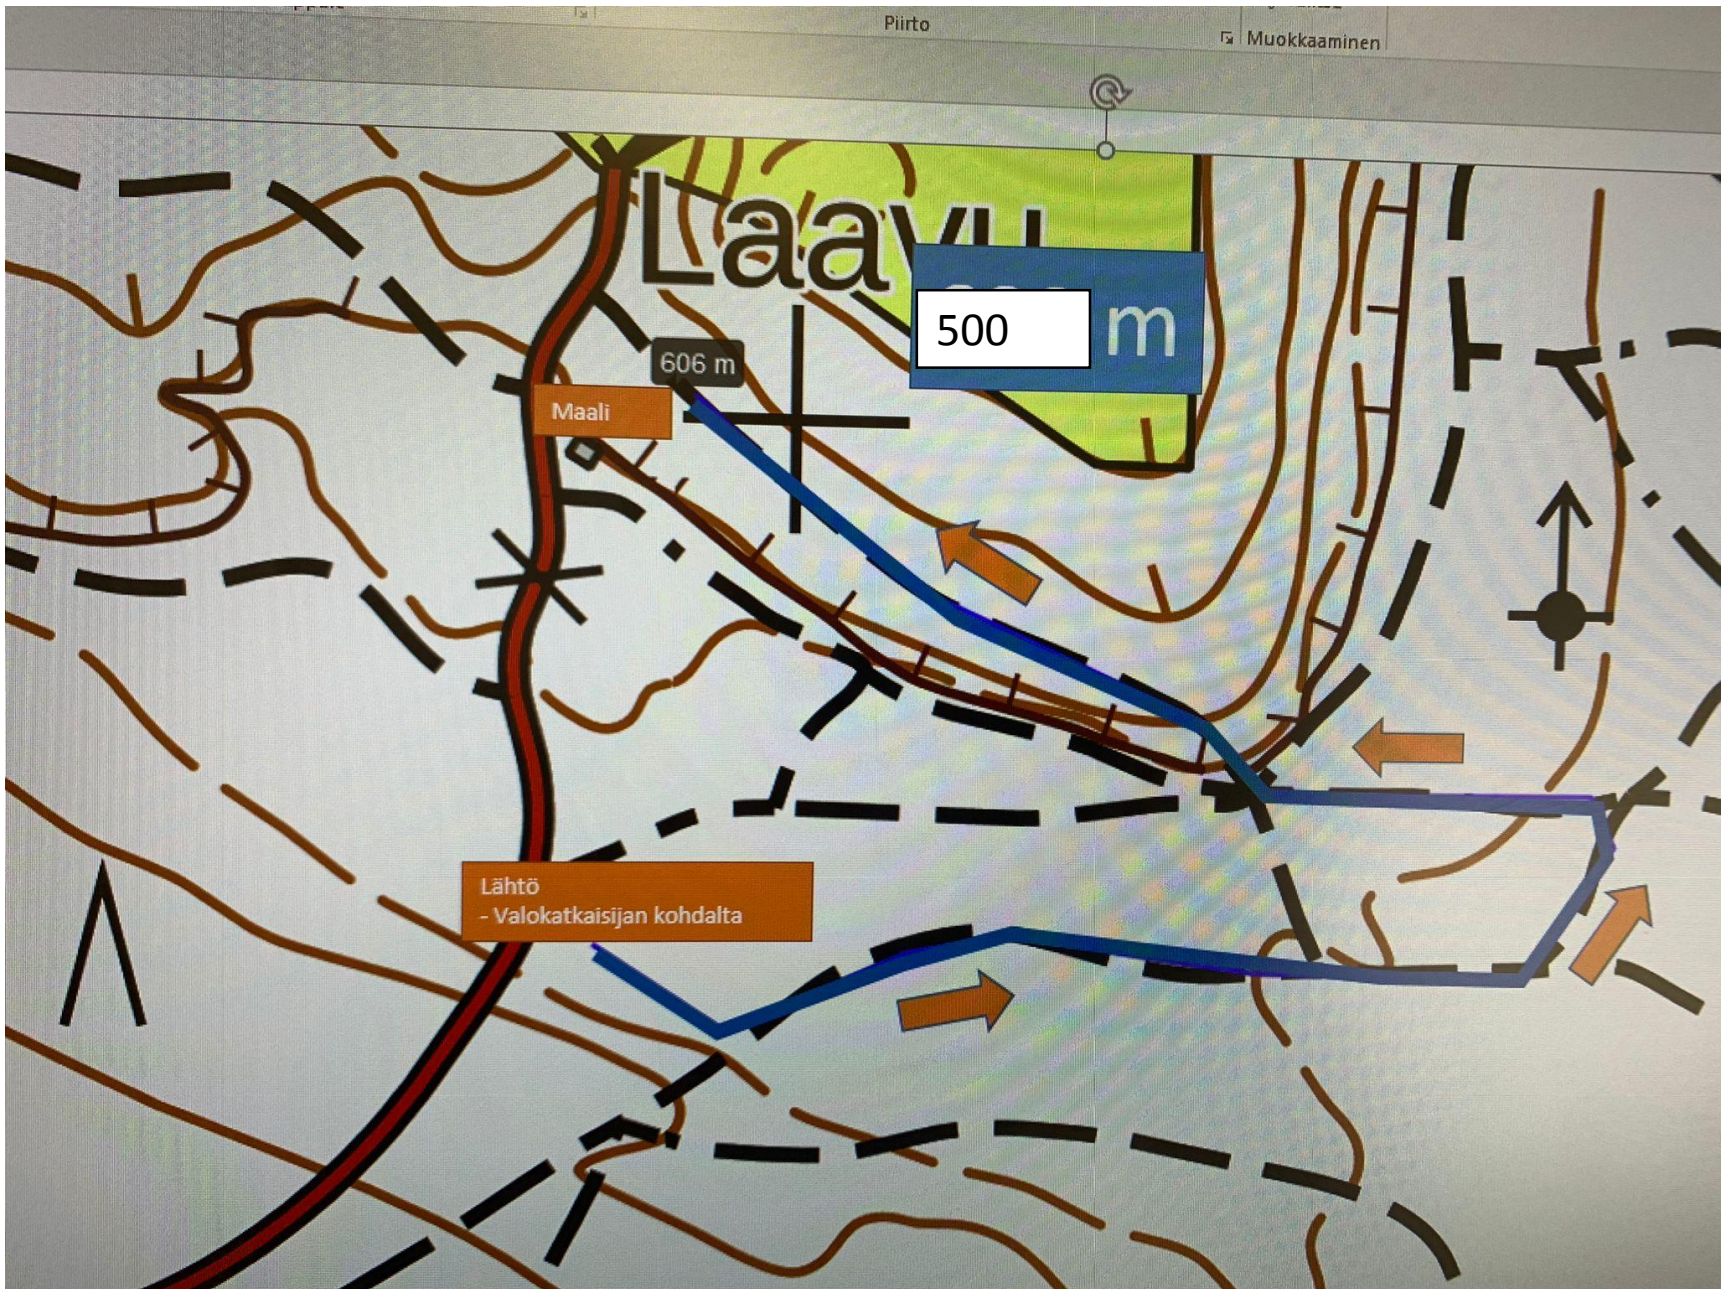

# KILPAILULADUT

13.2.2022

500 m

1,0 km

1,5 km

2,0 km

3,0 km

5,0 km